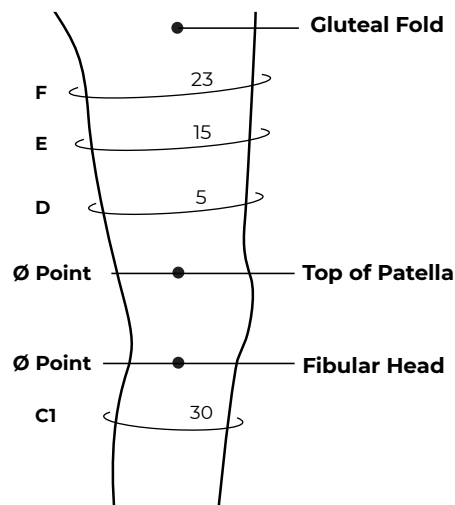

Patient Last Name: _____ Patient First Name: _____
Fitter Last Name: _____ Fitter First Name: _____
Fitter Title: _____ (example: PT/OT/PTA)
Date: _____

sigvaris

Comprefit Standard Thigh

Product Information

Product includes one Comprefit Standard Thigh wrap, one pair of Cotton Liners, and one Belt and Hip attachment.

☐ Right Thigh Size: _____ Item #: _____

Color: ☐ Black ☐ Beige Quantity: _____

☐ Left Thigh Size: _____ Item #: _____

Color: ☐ Black ☐ Beige Quantity: _____

Companion Products (sold separately)

☐ Compreknee Standard Color: ☐ Black ☐ Beige

Size: _____ Item #: _____ Quantity: _____

Size: _____ Item #: _____ Quantity: _____

☐ Compreknee Standard Extend Color: ☐ Black ☐ Beige

Size: _____ Item #: _____ Quantity: _____

Size: _____ Item #: _____ Quantity: _____

☐ Compreplex Standard Knee Color: ☐ Black ☐ Beige

Size: _____ Item #: _____ Quantity: _____

Size: _____ Item #: _____ Quantity: _____

Compreplex Standard Knee Size Chart (C1-D)

	Small	Medium	Large	X Large
D	38-48	46-56	53-63	58-73
C1	29-39	34-44	39-49	44-65
Black	1401-KP	1402-KP	1403-KP	1404-KP
Beige	1411-KP	1412-KP	1413-KP	1414-KP

Circumference

Left Right
F _____
E _____
D _____
Ø Point _____
C1 _____

Comprefit Standard Thigh Size Chart (D-F)

	Small	Medium	Large	X Large
F	48-58cm	56-66cm	64-74cm	74-84cm
E	43-53cm	51-61cm	58-68cm	68-78cm
D	38-48cm	46-56cm	53-63cm	63-73cm
Black	1101-TC	1102-TC	1103-TC	1104-TC
Beige	1111-TC	1112-TC	1113-TC	1114-TC

Compreknee Size Chart (C1-D)

	Small	Medium	Large / X Large
D	38-48	46-56	53-73
C1	29-39	34-44	39-65

Standard (Closed Patella)

Black	1101-KP	1102-KP	1103-KP
Beige	1111-KP	1112-KP	1113-KP

Standard Extend (Open Patella)

Black	1101-KP-OP	1102-KP-OP	1103-KP-OP
Beige	1111-KP-OP	1112-KP-OP	1113-KP-OP